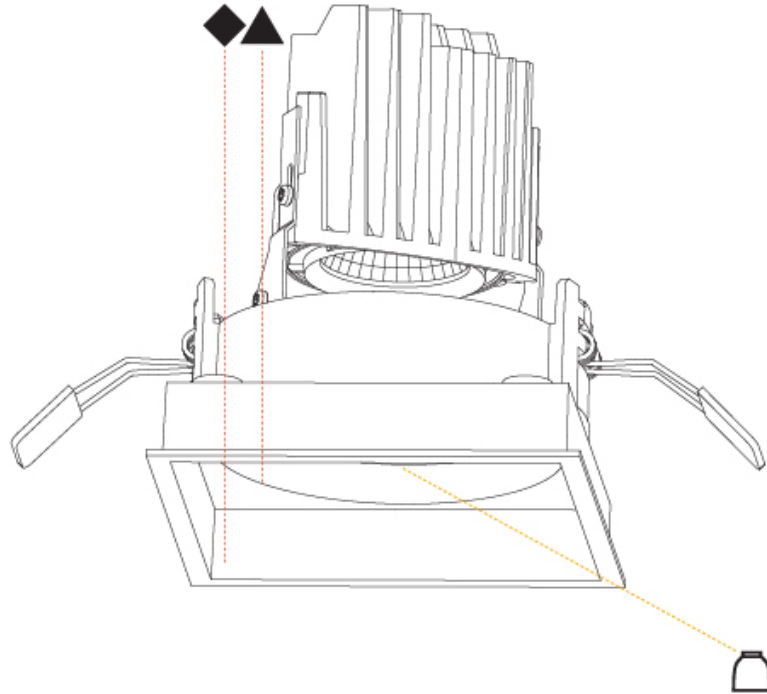

BIONIQ SQUARE DEEP RECESSED

A35368-

For Color / Finish Chart & Symbology see Appendix or product page downloadable area.

	27K	35K	30K	40K	°K
Color Temperature	2700K	3500K	3000K	4000K	
Reflector	20	40	60		
	20°	40°	60°		

ORDER-EXAMPLE:
L3XXXX- 02 02 30K 20
Black Black 3000K 20°